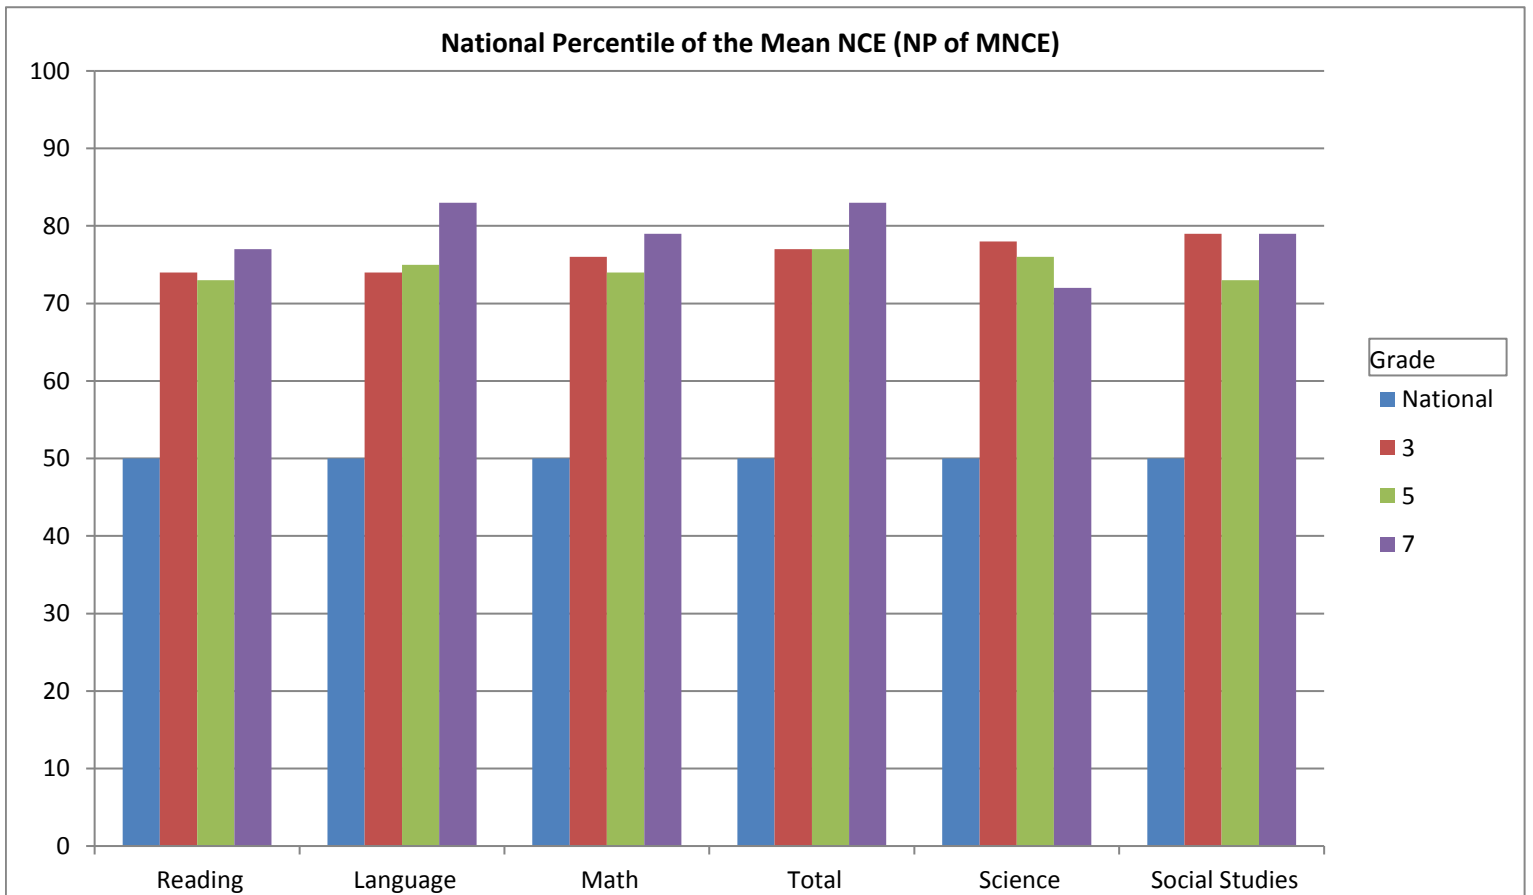

NP of Mean NCE is simply the National Percentile Rank of the Average Score (NCE) of the Group of Students Tested  
 For Example, a Grade 7 Reading NP of MNCE score of 64.9 means the average student in 7th grade is ranked higher than 64.9 % of the nation in Reading