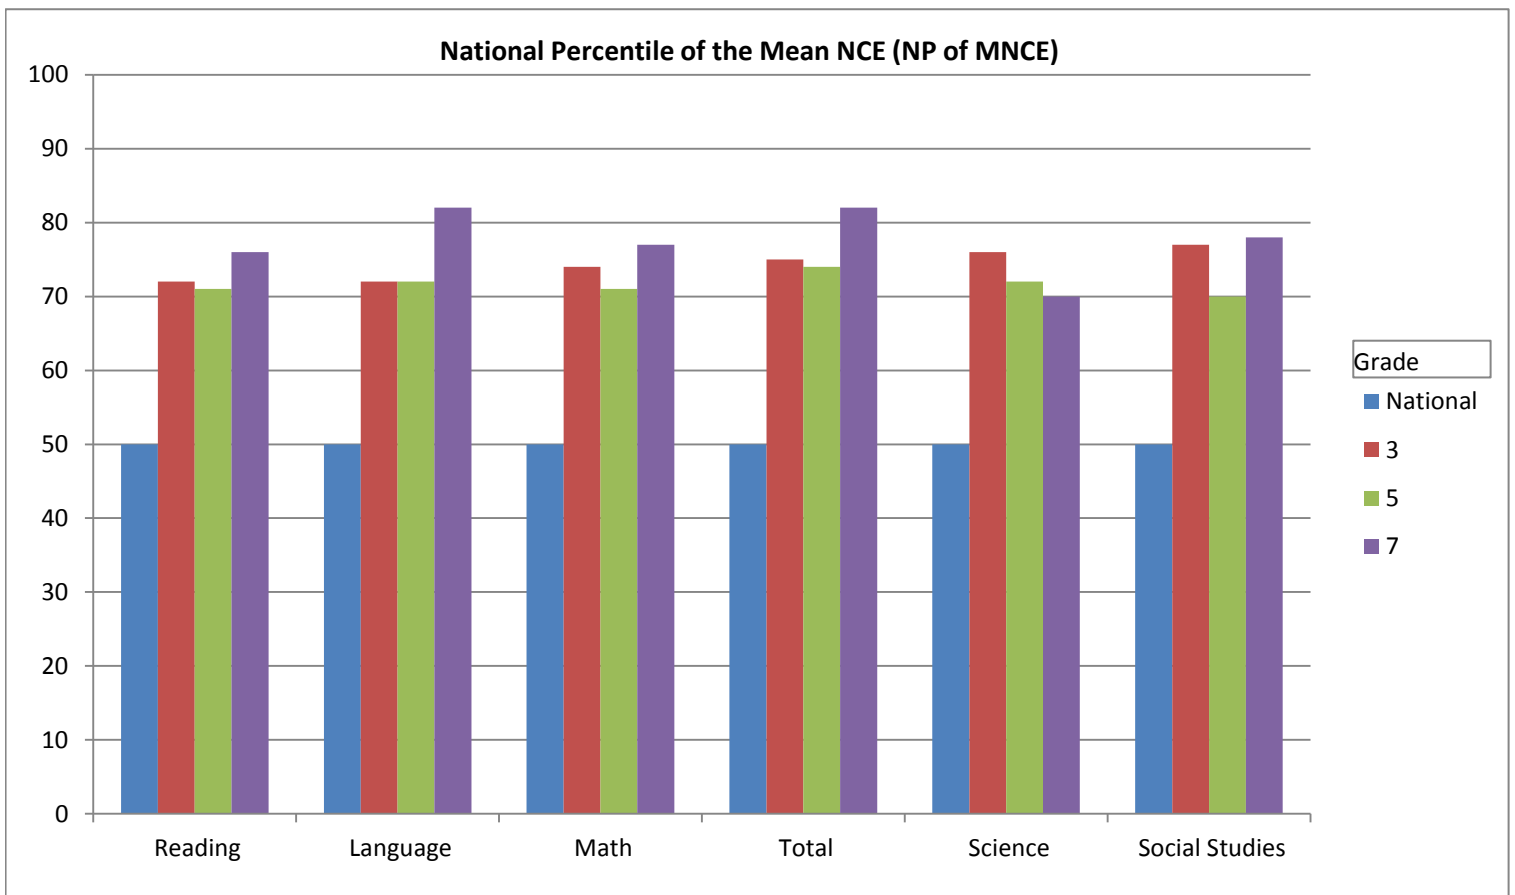

Archdiocese of Chicago
Spring 2013 TerraNova

National Percentile of the Mean NCE (NP of MNCE)

<i>Grade</i>	Reading	Language	Math	Total	Science	Social Studies
<i>National</i>	50	50	50	50	50	50
<i>3</i>	72	72	74	75	76	77
<i>5</i>	71	72	71	74	72	70
<i>7</i>	76	82	77	82	70	78

NP of Mean NCE is simply the National Percentile Rank of the Average Score (NCE) of the Group of Students Tested
For Example, a Grade 7 Reading NP of MNCE score of 64.9 means the average student in 7th grade is ranked higher than 64.9 % of the nation in Reading