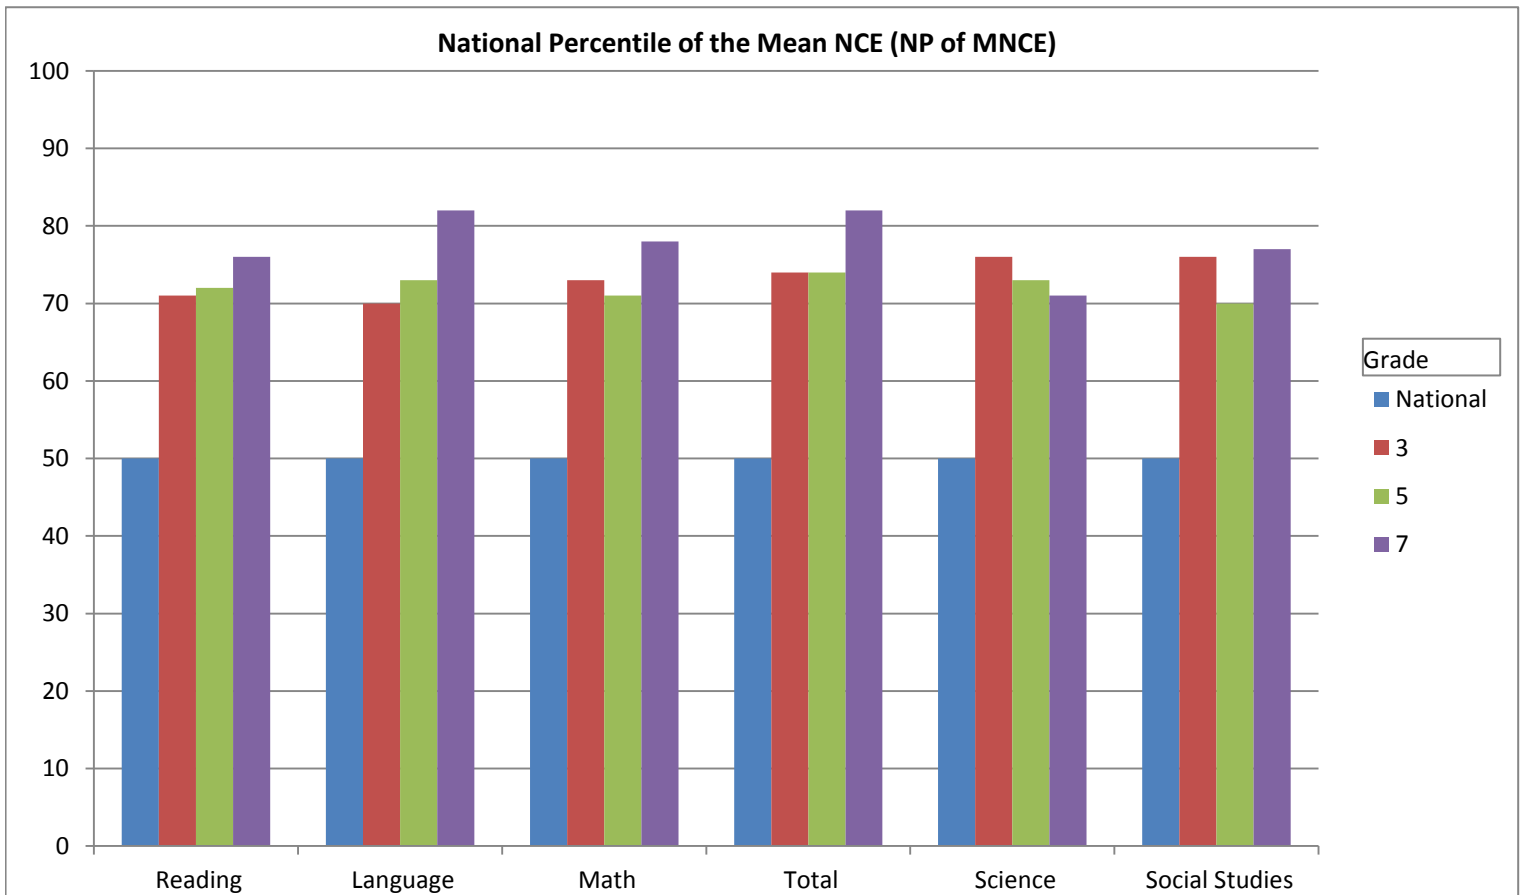

Archdiocese of Chicago

Spring 2014 TerraNova

National Percentile of the Mean NCE (NP of MNCE)

Grade	Reading	Language	Math	Total	Science	Social Studies
National	50	50	50	50	50	50
3	71	70	73	74	76	76
5	72	73	71	74	73	70
7	76	82	78	82	71	77

NP of Mean NCE is simply the National Percentile Rank of the Average Score (NCE) of the Group of Students Tested
 For Example, a Grade 7 Reading NP of MNCE score of 76 means the average student in 7th grade is ranked higher than 76 % of the nation in Reading