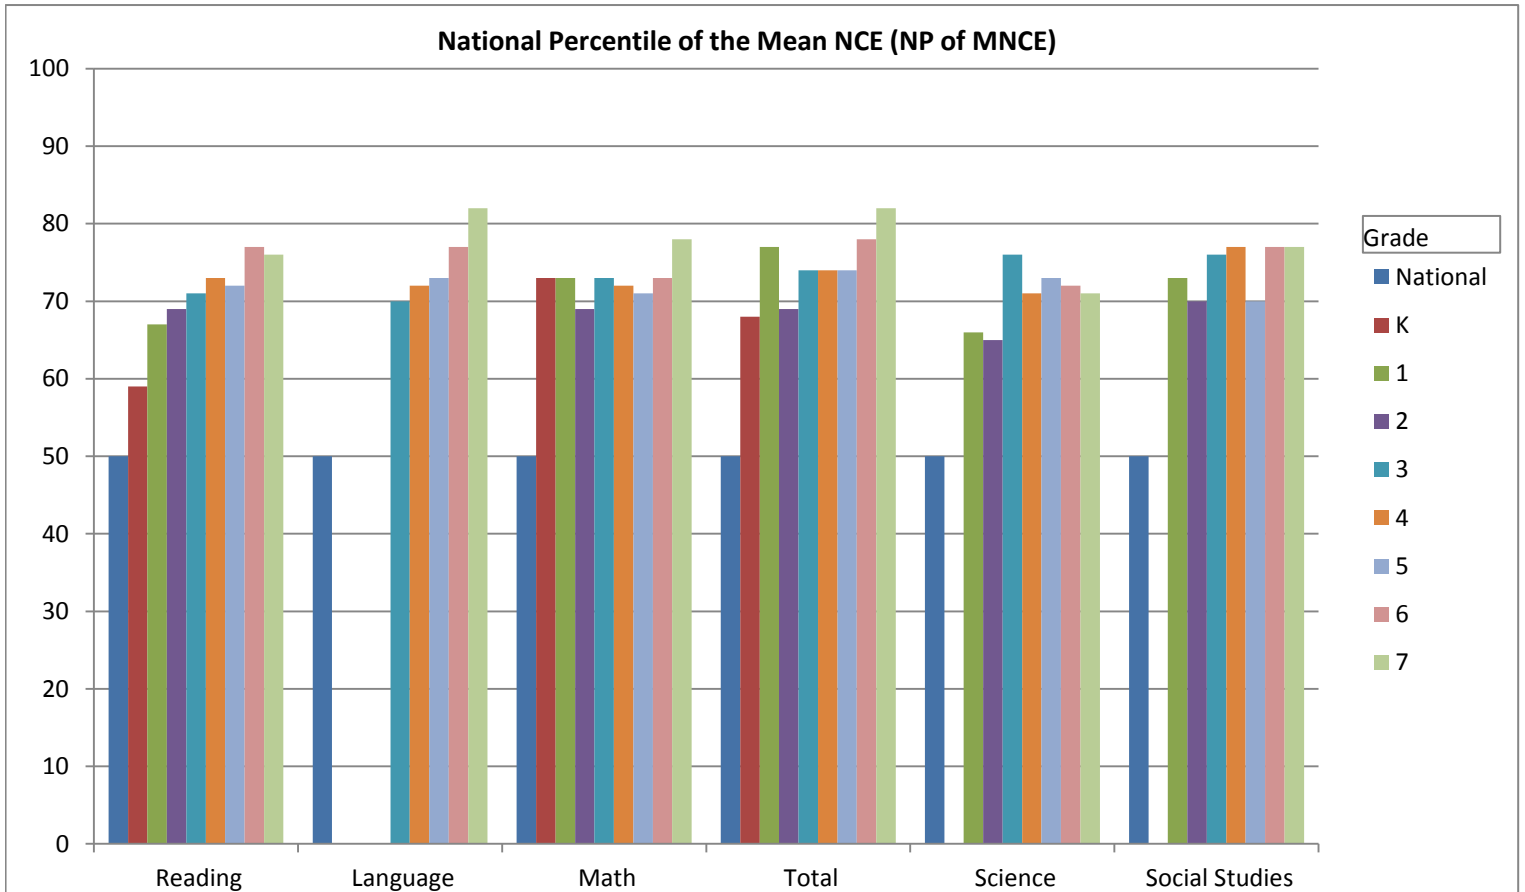

Archdiocese of Chicago

Spring 2014 TerraNova

National Percentile of the Mean NCE (NP of MNCE)

Grade	Reading	Language	Math	Total	Science	Social Studies
<i>National</i>	50	50	50	50	50	50
<i>K</i>	59	n/a	73	68	n/a	n/a
<i>1</i>	67	n/a	73	77	66	73
<i>2</i>	69	n/a	69	69	65	70
<i>3</i>	71	70	73	74	76	76
<i>4</i>	73	72	72	74	71	77
<i>5</i>	72	73	71	74	73	70
<i>6</i>	77	77	73	78	72	77
<i>7</i>	76	82	78	82	71	77

NP of Mean NCE is simply the National Percentile Rank of the Average Score (NCE) of the Group of Students Tested
 For Example, a Grade 7 Reading NP of MNCE score of 76 means the average student in 7th grade is ranked higher than 76 % of the nation in Reading